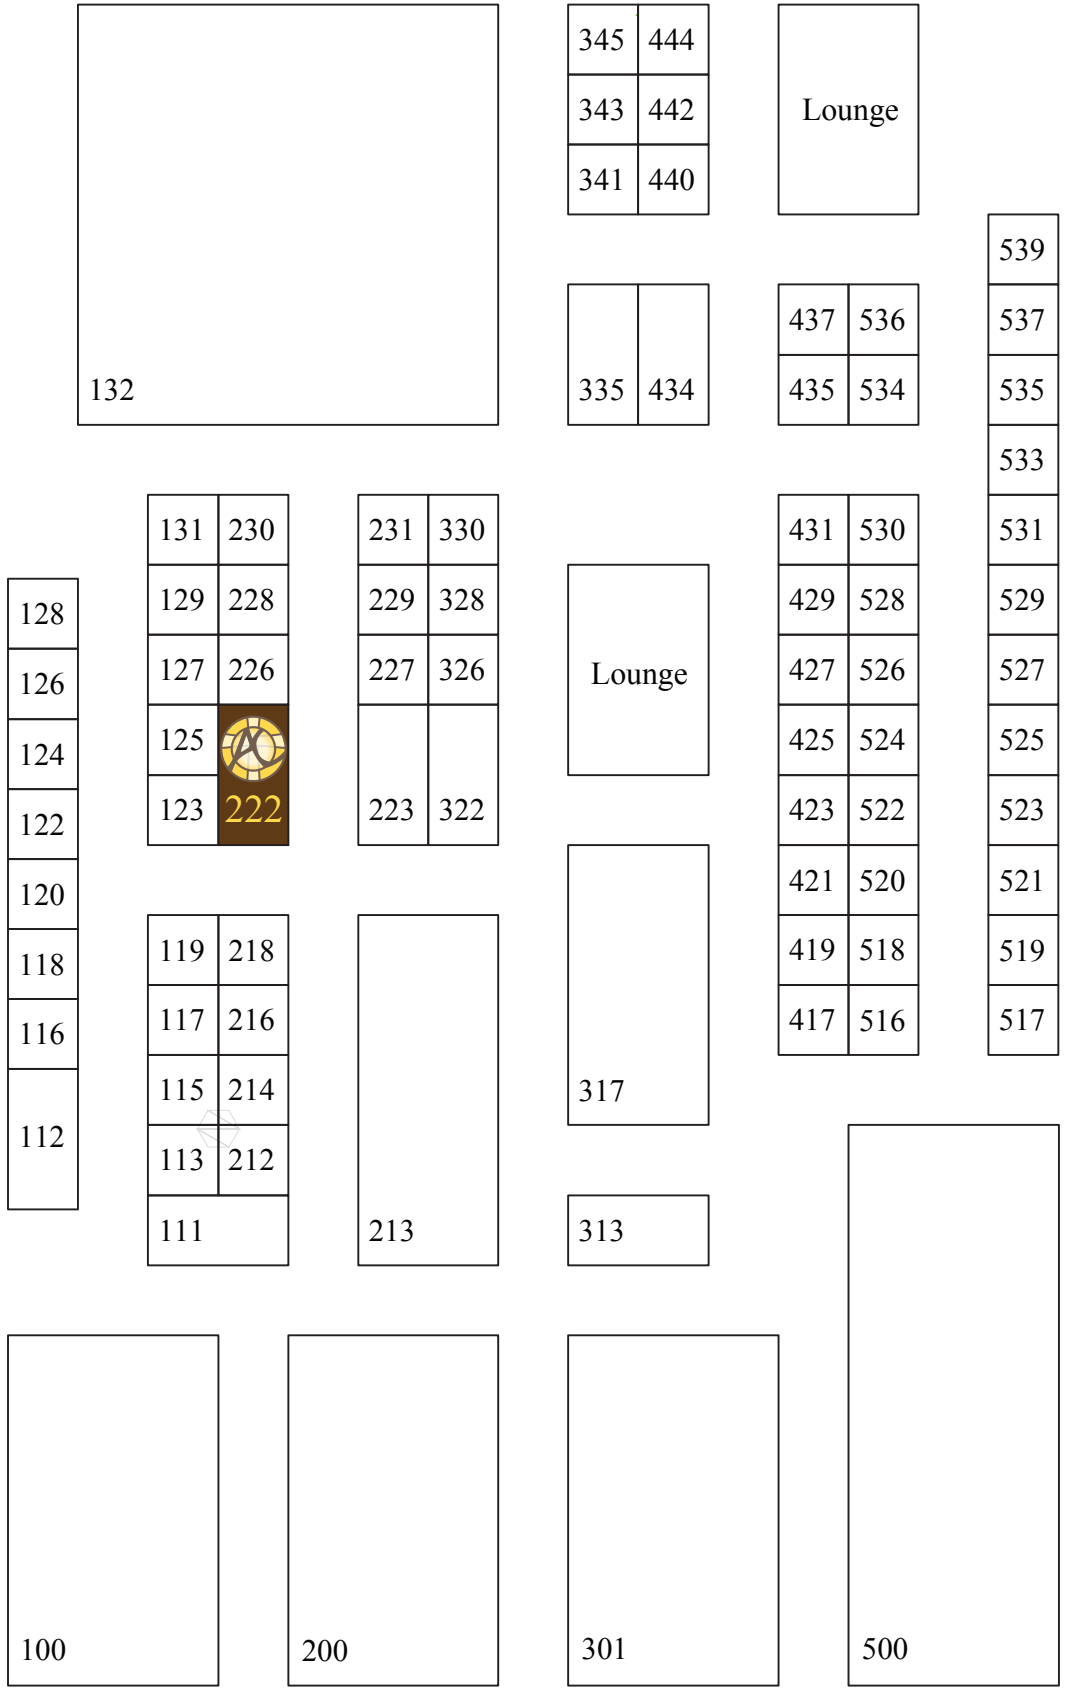

## GRAND BALLROOM

W. WELLS ST. (Hwy 18)

MAIN ROTUNDA ENTRANCE

## CONVENTION ADMINISTRATION

Communications	201C
Today's Business	202C
Convention Office	203B

MEZZANINE LEVEL BALLROOMS

W. WISCONSIN AVE.

ESCALATORS

W. WELLS ST. (Hwy 18)

N. VEL R. PHILLIPS AVE.

A.D. CRUCEM

# VISIT US AT BOOTH 222