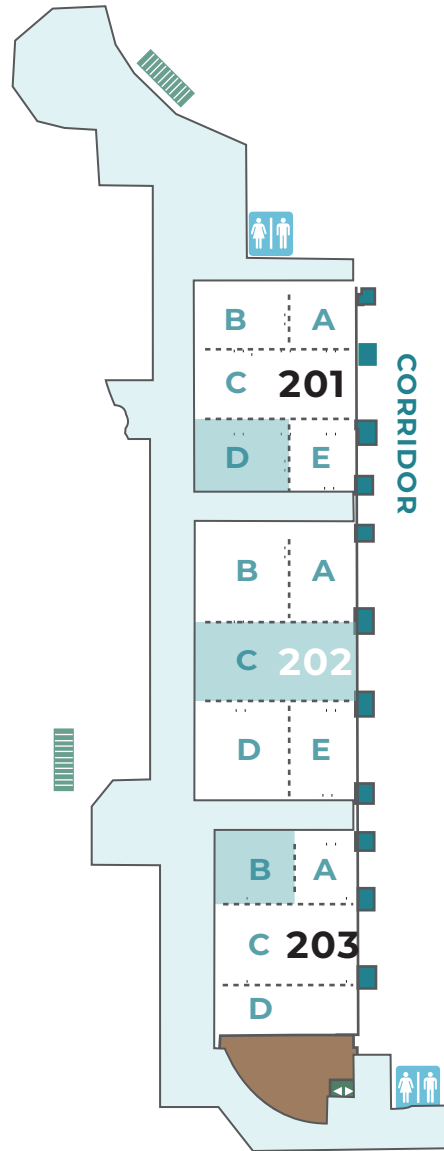

## GRAND BALLROOM

W. WELLS ST. (Hwy 18)

MAIN ROTUNDA ENTRANCE

## MAIN LOBBY

ESCALATORS

N. VEL R. PHILLIPS AVE.

A.D. CRUCEM

VISIT US AT BOOTH 222

# LCMS NATIONAL CONVENTION

July 29–Aug. 3, 2023 · Milwaukee – Baird Center

N. 6TH ST.

## CONVENTION ADMINISTRATION

Communications	201C
Today's Business	202C
Convention Office	203B

MEZZANINE LEVEL BALLROOMS

W. WISCONSIN AVE.

ESCALATORS

W. WELLS ST. (Hwy 18)

N. VEL R. PHILLIPS AVE.

A.D. CRUCEM