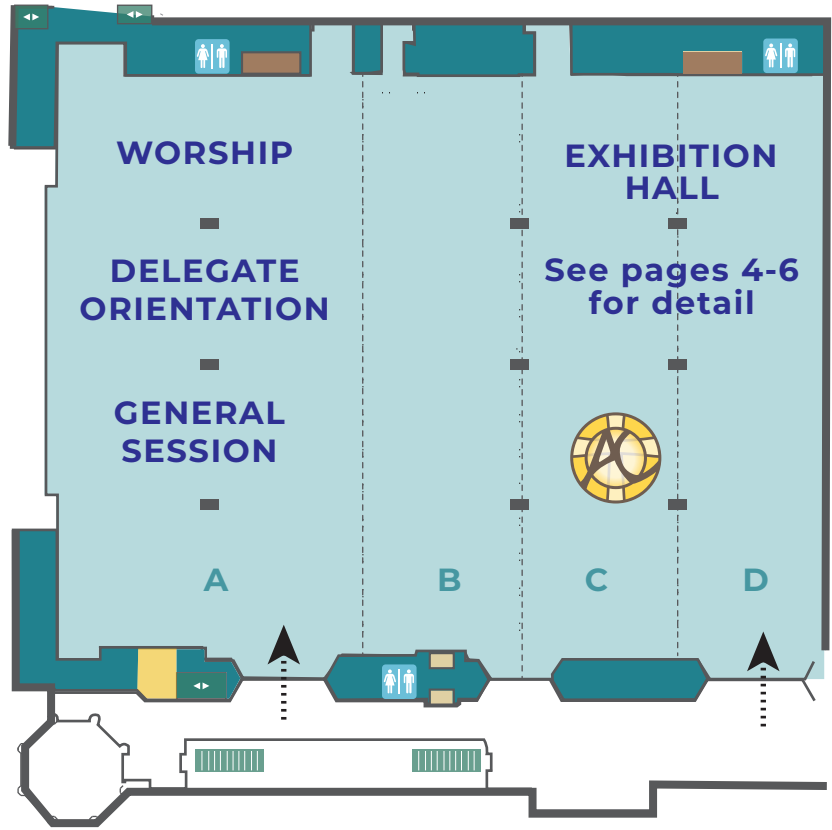

LCMS NATIONAL CONVENTION

July 29–Aug. 3, 2023 · Milwaukee – Baird Center

A.D. CRUCEM

VISIT US AT BOOTH 222

W. WISCONSIN AVE.

UPPER LEVEL EXHIBITION AREA

MAIN CONVENTION PROCEEDINGS

CONVENTION RESOURCES

- [Updates](#)
- [Official Notices](#)
- [Schedule](#)
- [Location and Travel Resources](#)
- [Frequently Asked Questions](#)
- [Exhibitors](#)
- [Documents & Publications](#)
- [Registration Forms](#)
- [Worship Services, Essays & Studies](#)
- [Bible Study](#)
- [Livestream Video](#)
- [Convention App](#)
- [Election Candidates and Results](#)
- [Resolution Statuses](#)
- [Floor Committees](#)
- [Task Force Updates](#)
- [National Offering](#)

W. WELLS ST. (Hwy 18)

N. VEL R. PHILLIPS AVE.